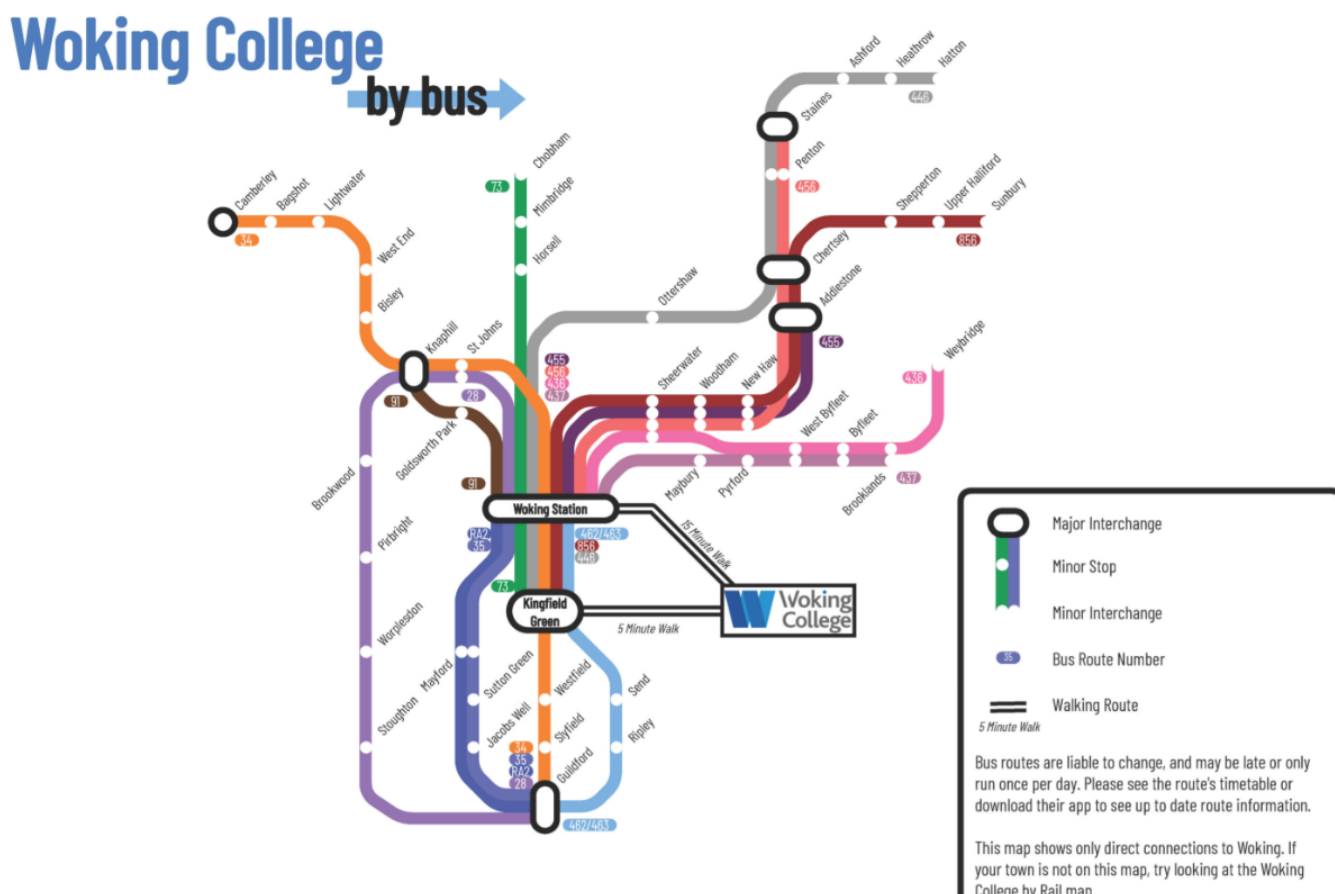

Woking College Transport Guide

Woking College is a well-located Sixth Form College with excellent rail, road and bus routes.

By train: Woking train station is a major hub, offering fast, frequent services to key destinations across the South East. Woking College is a 15-20 minute walk from the train station.

The following Railcards are available to students:

- 16-17 Railcard.** 50% off standard Anytime, Off-Peak, Advance and Season tickets for 16&17 year-olds. £35 fee, valid for one year, or until the holder turns 18, whichever comes first. Apply online at [16-17 Saver | Half Price Travel | Railcards](#)
- 16-25 Railcard.** 1/3 off a range of tickets (does not include season tickets). Minimum fares and time restrictions apply. (It may not be worth buying a 16-25 Railcard, as there is a minimum ticket price at peak times of £12.) £35 fee, valid for one year. Apply online at [16-25 Railcard | Only £35 | Railcards](#)

By bus: The College is on national and local bus routes from the areas of Camberley, Chertsey and Guildford. The government has introduced a new £3 cap on single bus fares in England outside London from 1 January 2025 through to March 2027. Participation in the bus fare cap scheme is voluntary, and some bus companies have chosen not to take part. If your local company is not included, they may have other types of tickets that are suitable for your needs. A full list of participating operators and eligible routes can be found at [£3 national bus fare cap - GOV.UK](https://www.gov.uk/guidance/3-national-bus-fare-cap). Please keep checking your services for updates.