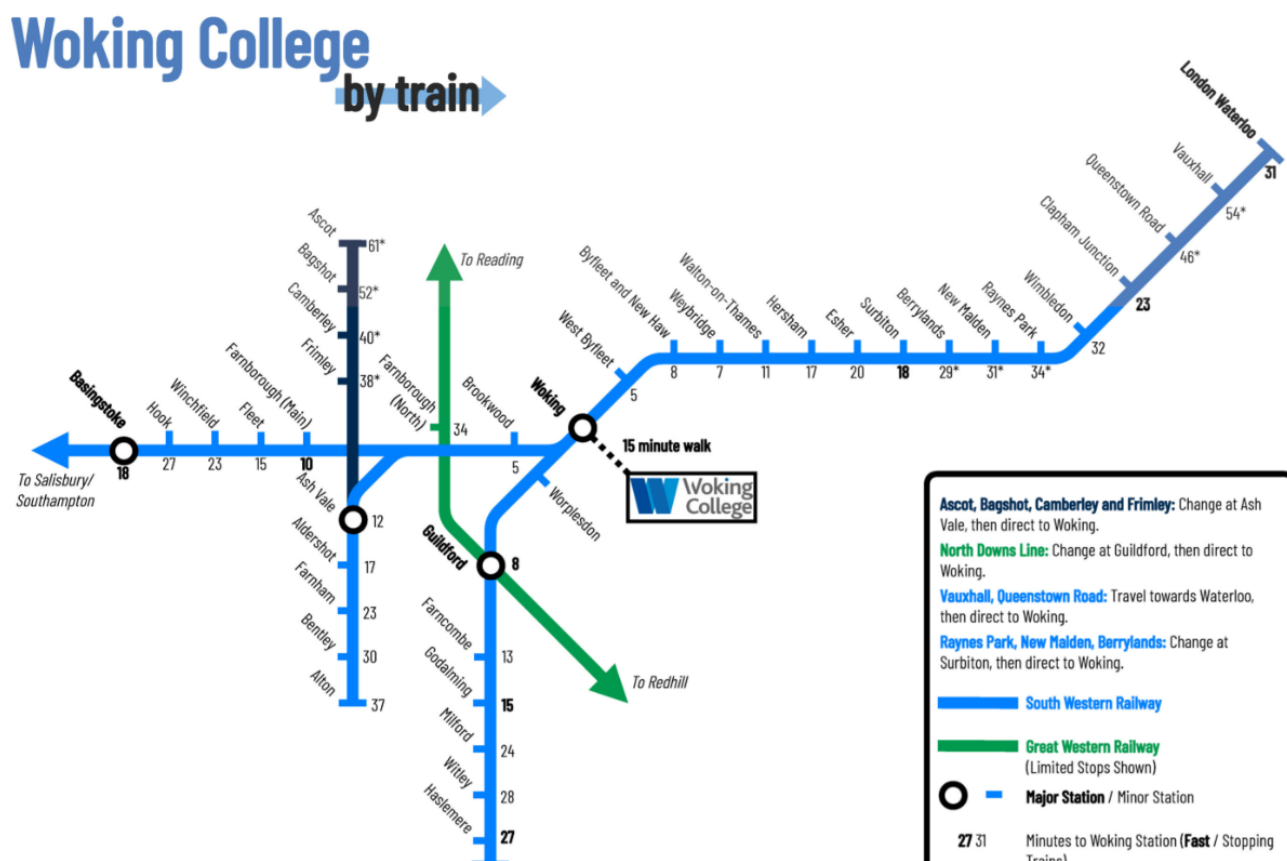

Woking College Transport Guide

Woking College is a well-located Sixth Form College with excellent rail, road and bus routes.

By train: Woking train station is a major hub, offering fast, frequent services to key destinations across the South East. Woking College is a 15-20 minute walk from the train station.

By bus: The College is on national and local bus routes from the areas of Camberley, Chertsey and Guildford. The government has introduced a new £3 cap on single bus fares in England outside London from 1 January 2025 through to March 2027. Participation in the bus fare cap scheme is voluntary, and some bus companies have chosen not to take part. If your local company is not included, they may have other types of tickets that are suitable for your needs. A full list of participating operators and eligible routes can be found at [£3 national bus fare cap - GOV.UK](https://www.gov.uk/guidance/3-national-bus-fare-cap). Please keep checking your services for updates.

We recommend purchasing a FREE **Surrey LINK Bus Card** to gain reduced ticket prices. The Surrey LINK card is for young people aged 20 and under who live in Surrey. It can be used on any single or return bus journey that starts and/or finishes in Surrey and allows you to get 50% off the adult fare for the journey you are taking. Apply online at [Apply for a Surrey LINK bus card - Surrey County Council](https://www.surrey.gov.uk/apply-for-a-surrey-link-bus-card)

By road: The College is easily accessible by road and there is limited parking on site for students and visitors.

By foot: It is a 15-20 minute walk from Woking town centre.

By bike: We strongly encourage you to cycle to College and have many free, undercover cycling bays.